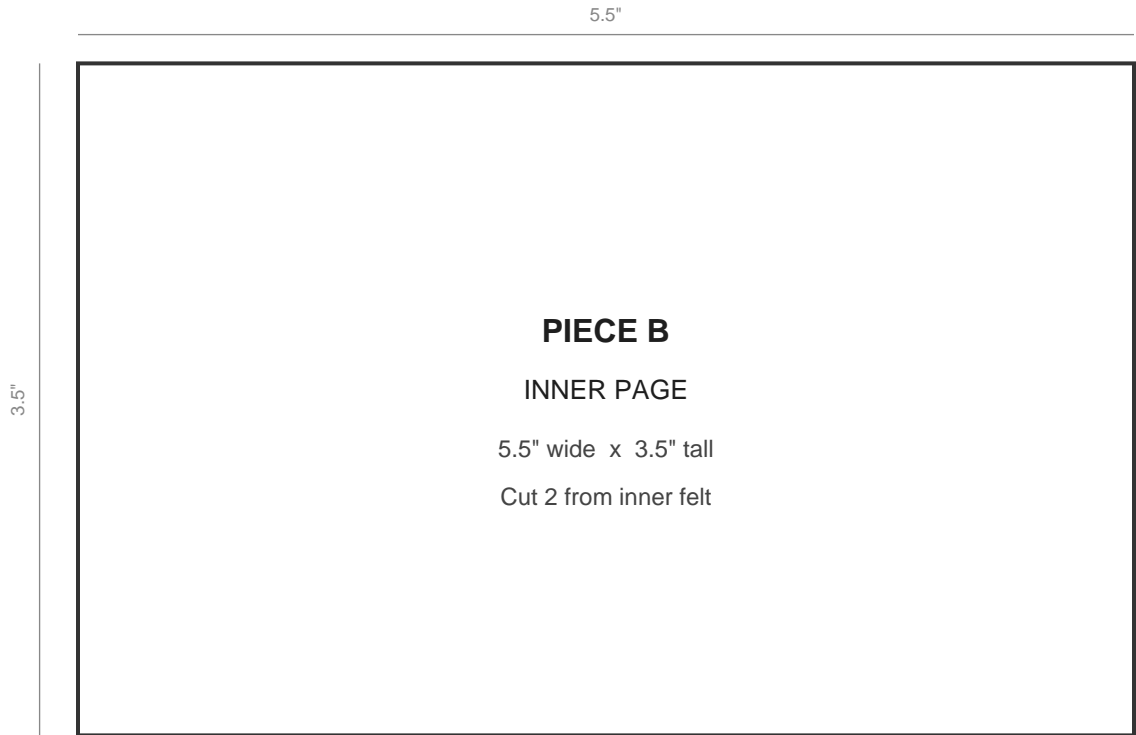

CRITICAL: Print at 100% actual size. Do NOT select 'Fit to Page.'

Verify the test square measures exactly 1 inch with a ruler before cutting.

LEGEND:

- Solid line = CUT
- - - Dashed line = FOLD

CRITICAL: Print at 100% actual size. Do NOT select 'Fit to Page.'

PIECE C (Ribbon): Measure and cut 12" of narrow ribbon. No pattern piece needed.